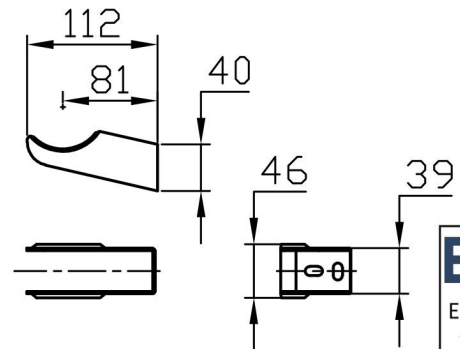

Imperia 3 Column Horizontal 600 x 830mm. Bare Metal

Technical Drawing

Unit: mm

Eastbrook

Eastbrook Road, Gloucester GL4 3DB
Technical Helpline : 01452 317890
Mon - Fri / 8am - 5pm
Email : technical@eastbrookco.com