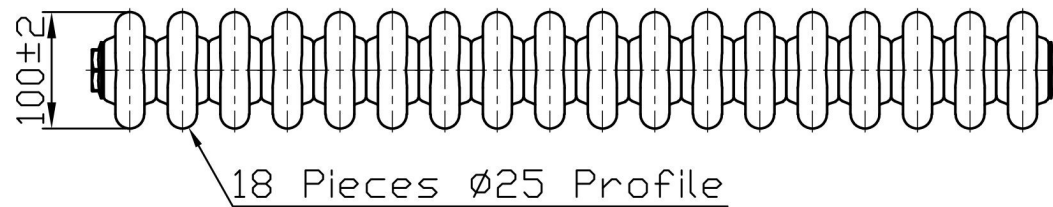

Imperia 3 Column Horizontal 600 x 830mm. Bare Metal

Technical Drawing

Unit: mm

Eastbrook

Eastbrook Road, Gloucester GL4 3DB
Technical Helpline : 01452 317890
Mon - Fri / 8am - 5pm
Email : technical@eastbrookco.com