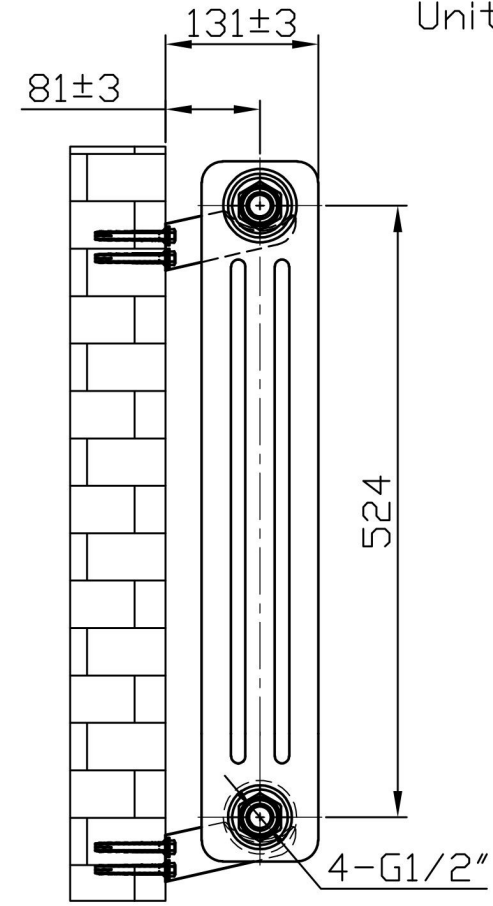

Imperia 3 Column Horizontal 600 x 830mm. Bare Metal

Technical Drawing

Unit: mm

Eastbrook

Eastbrook Road, Gloucester GL4 3DB
Technical Helpline : 01452 317890
Mon - Fri / 8am - 5pm
Email : technical@eastbrookco.com