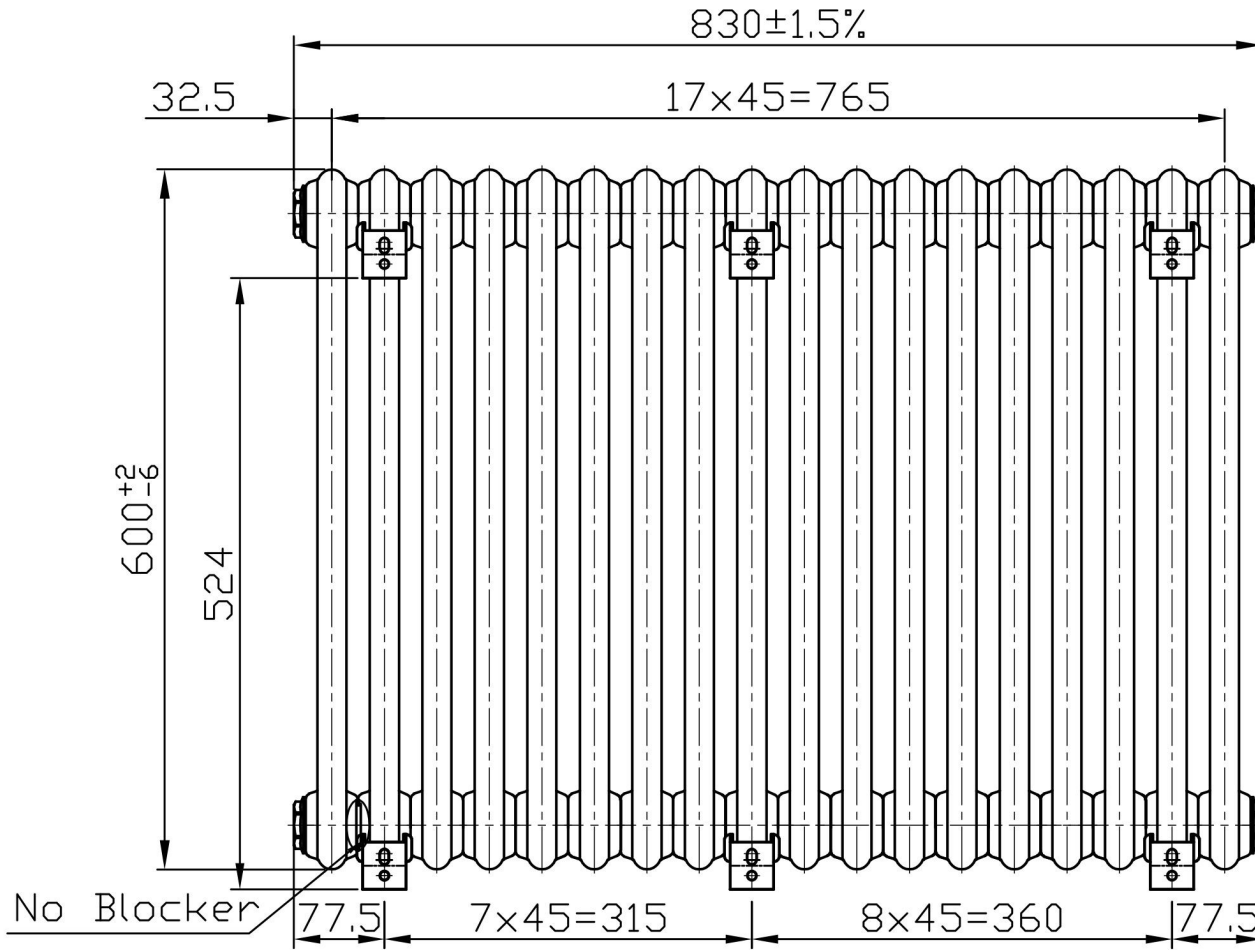

Imperia 3 Column Horizontal 600 x 830mm. Bare Metal

Technical Drawing

Unit: mm

Eastbrook

Eastbrook Road, Gloucester GL4 3DB
Technical Helpline : 01452 317890
Mon - Fri / 8am - 5pm
Email : technical@eastbrookco.com